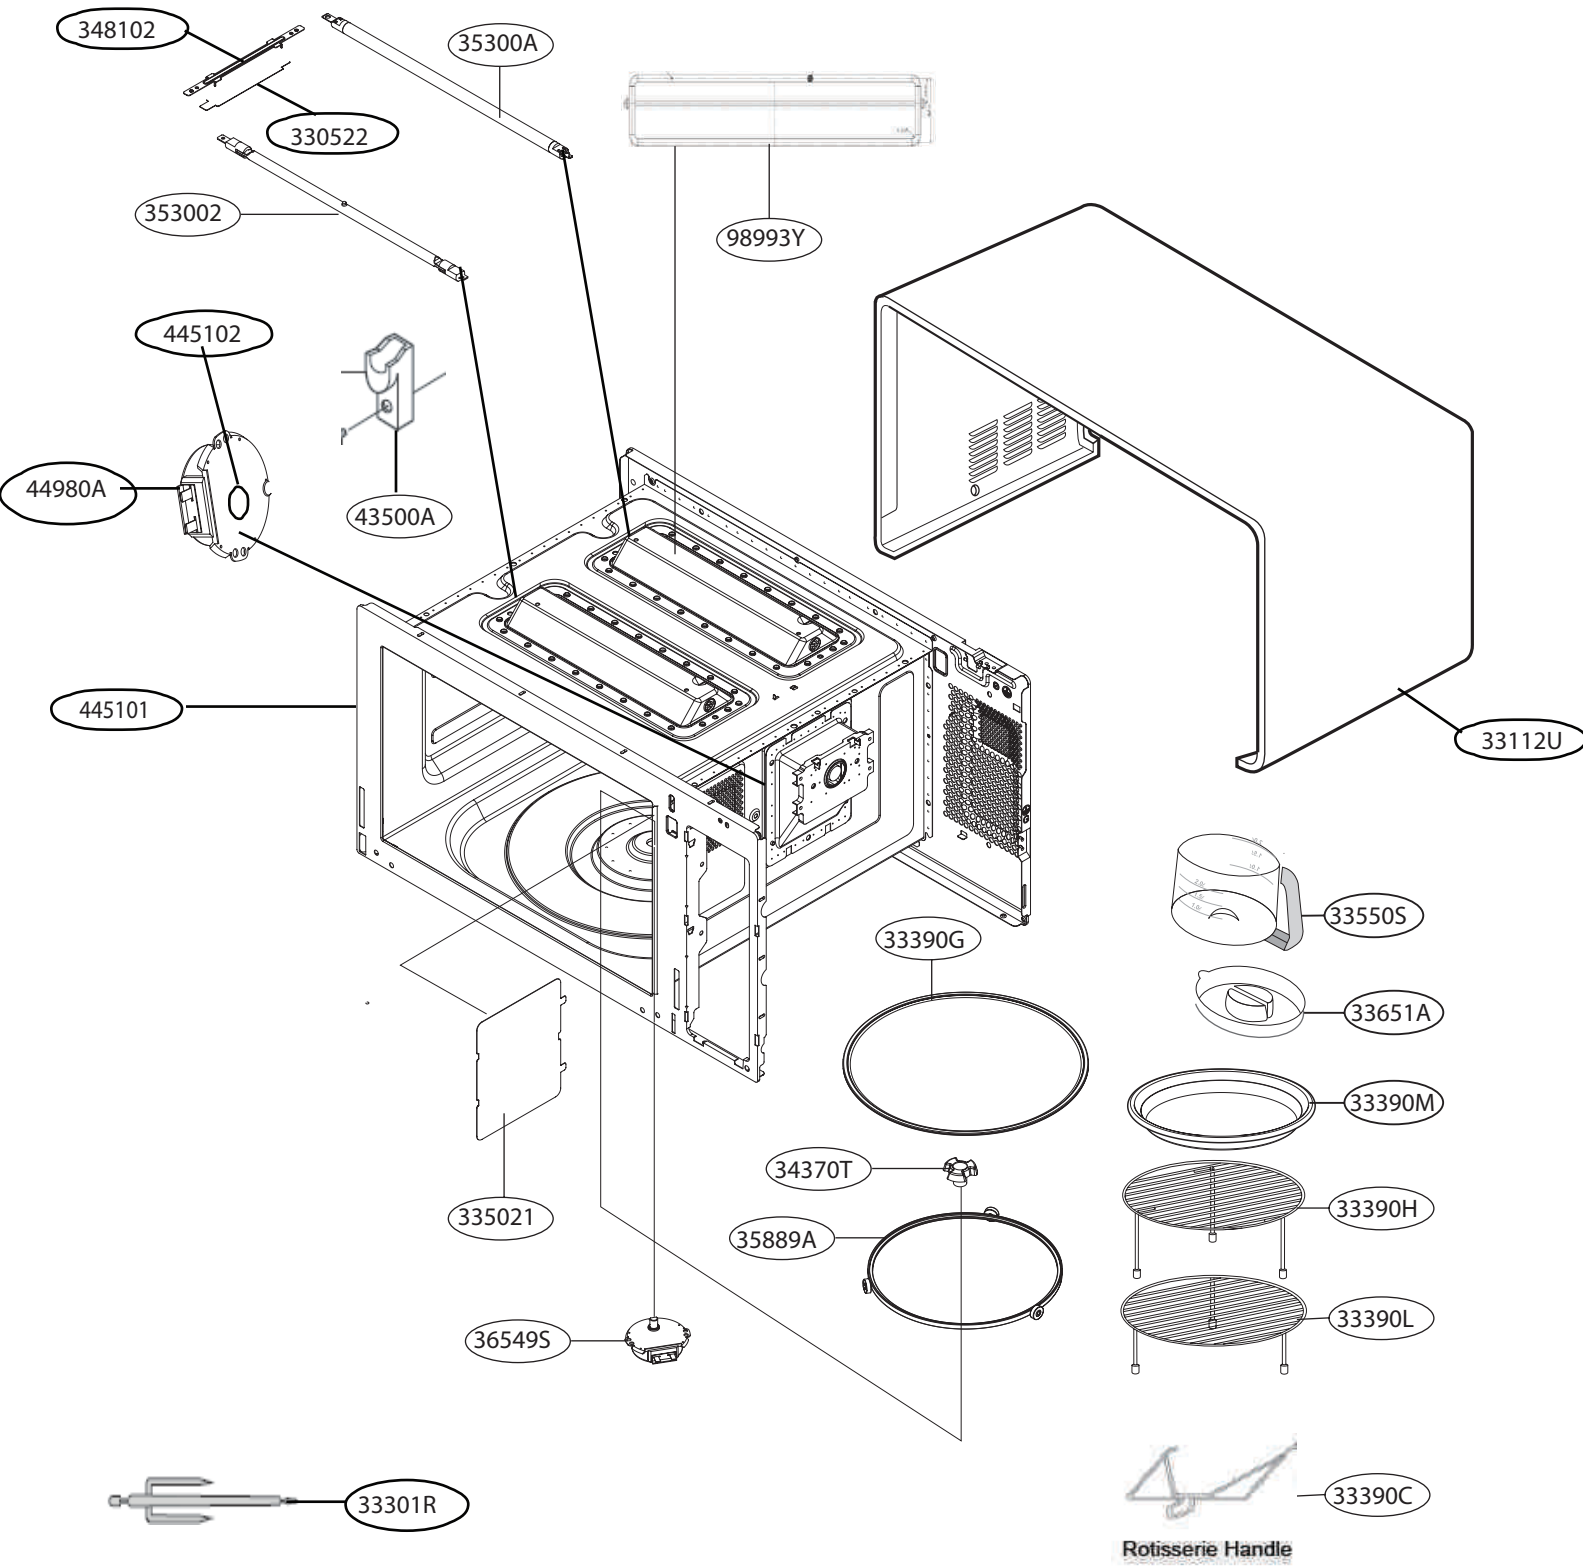

DOOR PARTS

CONTROL PANEL PARTS

24781S

1958A

1958B

OVEN CAVITY PARTS

LATCH BOARD PARTS

INTERIOR PARTS

BASE PLATE PARTS